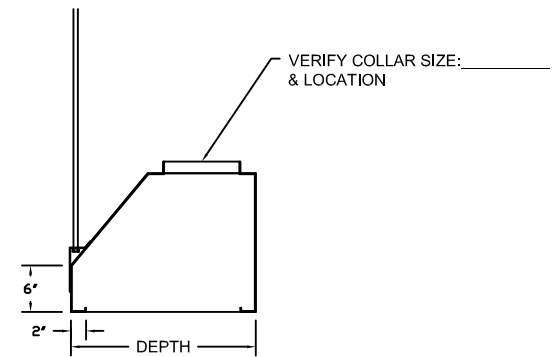

SECTION VIEW

AIR MASTER SYSTEMS CORP

6480 NORTON CENTER DR.
MUSKEGON, MI. 49441

TEL (231) 798-1111 FAX (231) 798-4000
www.airmastersystems.com

CUSTOMER