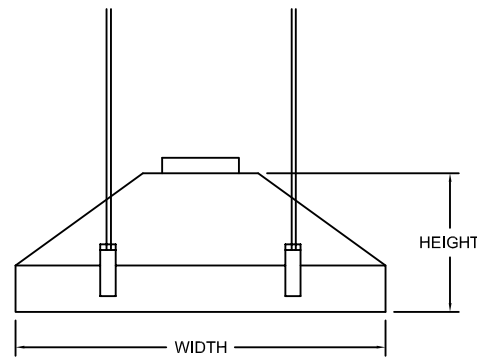

FRONT VIEW

SECTION VIEW

CH-SE For Flat Back and Sloped Sides

- Painted Steel
- Type 304 Stainless Steel
- Type 316 Stainless Steel

Size: _____ W x _____ D x _____ H

Qty: _____

Color: _____

48"L stainless steel threaded hanger rods assemblies available. Please specify if required Yes No