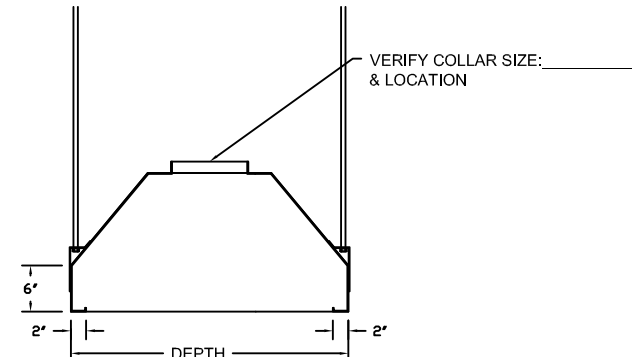

The Canopy Hoods

CH-FS For Flat back and Flat Sides

- Painted Steel
- Type 304 Stainless Steel
- Type 316 Stainless Steel

Size: _____ W x _____ D x _____ H

Qty: _____

Color: _____

48"L stainless steel threaded hanger rods assemblies available. Please specify if required Yes No

FRONT VIEW

SECTION VIEW

CH-IL For Center Style

- Painted Steel
- Type 304 Stainless Steel
- Type 316 Stainless Steel

Size: _____ W x _____ D x _____ H

Qty: _____

Color: _____

48"L stainless steel threaded hanger rods assemblies available. Please specify if required Yes No

FRONT VIEW

SECTION VIEW

CH-SE For Flat Back and Sloped Sides

- Painted Steel
- Type 304 Stainless Steel
- Type 316 Stainless Steel

Size: _____ W x _____ D x _____ H

Qty: _____

Color: _____

48"L stainless steel threaded hanger rods assemblies available. Please specify if required Yes No