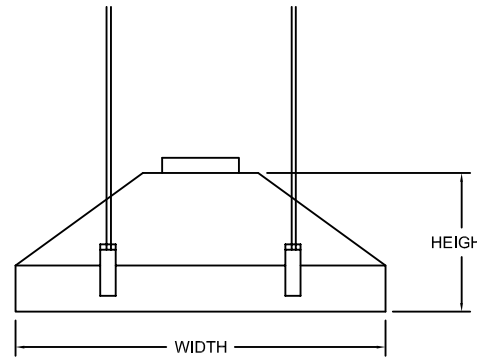

The Canopy Hoods

CH-FS For Flat back and Flat Sides

- Painted Steel
- Type 304 Stainless Steel
- Type 316 Stainless Steel

Size: _____ W x _____ D x _____ H

Qty: _____

Color: _____

48"L stainless steel threaded hanger rods assemblies available. Please specify if required Yes No

FRONT VIEW

SECTION VIEW

CH-IL For Center Style

- Painted Steel
- Type 304 Stainless Steel
- Type 316 Stainless Steel

Size: _____ W x _____ D x _____ H

Qty: _____

Color: _____

48"L stainless steel threaded hanger rods assemblies available. Please specify if required Yes No

FRONT VIEW

SECTION VIEW

CH-SE For Flat Back and Sloped Sides

- Painted Steel
- Type 304 Stainless Steel
- Type 316 Stainless Steel

Size: _____ W x _____ D x _____ H

Qty: _____

Color: _____

48"L stainless steel threaded hanger rods assemblies available. Please specify if required Yes No