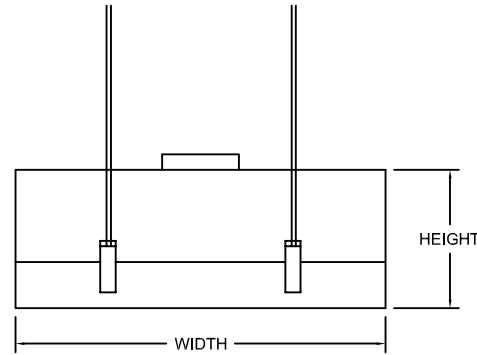

The Canopy Hoods

CH-FS For Flat back and Flat Sides

- Painted Steel
- Type 304 Stainless Steel
- Type 316 Stainless Steel

Size: _____ W x _____ D x _____ H

Qty: _____

Color: _____

48"L stainless steel threaded hanger rods assemblies available. Please specify if required Yes No

FRONT VIEW

SECTION VIEW

CH-IL For Center Style

- Painted Steel
- Type 304 Stainless Steel
- Type 316 Stainless Steel

Size: _____ W x _____ D x _____ H

Qty: _____

Color: _____

48"L stainless steel threaded hanger rods assemblies available. Please specify if required Yes No

FRONT VIEW

SECTION VIEW

CH-SE For Flat Back and Sloped Sides

- Painted Steel
- Type 304 Stainless Steel
- Type 316 Stainless Steel

Size: _____ W x _____ D x _____ H

Qty: _____

Color: _____

48"L stainless steel threaded hanger rods assemblies available. Please specify if required Yes No