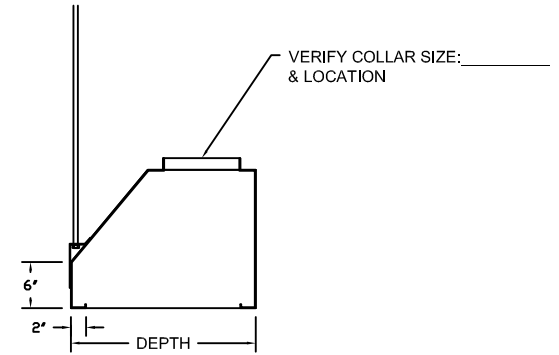

The Canopy Hoods

CH-FS For Flat back and Flat Sides

- Painted Steel
- Type 304 Stainless Steel
- Type 316 Stainless Steel

Size: _____ W x _____ D x _____ H

Qty: _____

Color: _____

48"L stainless steel threaded hanger rods assemblies available. Please specify if required Yes No

FRONT VIEW

SECTION VIEW

CH-IL For Center Style

- Painted Steel
- Type 304 Stainless Steel
- Type 316 Stainless Steel

Size: _____ W x _____ D x _____ H

Qty: _____

Color: _____

48"L stainless steel threaded hanger rods assemblies available. Please specify if required Yes No

FRONT VIEW

SECTION VIEW

CH-SE For Flat Back and Sloped Sides

- Painted Steel
- Type 304 Stainless Steel
- Type 316 Stainless Steel

Size: _____ W x _____ D x _____ H

Qty: _____

Color: _____

48"L stainless steel threaded hanger rods assemblies available. Please specify if required Yes No