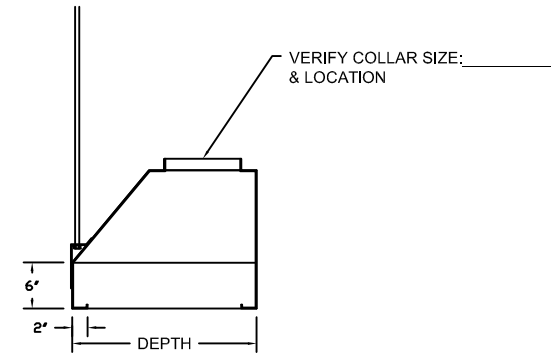

SECTION VIEW

	AIR MASTER SYSTEMS CORP 6480 NORTON CENTER DR. MUSKEGON, MI 49441 TEL. (231) 798-1111 FAX (231) 798-4000 WWW.AIRMASTERSYSTEMS.COM	CUSTOMER