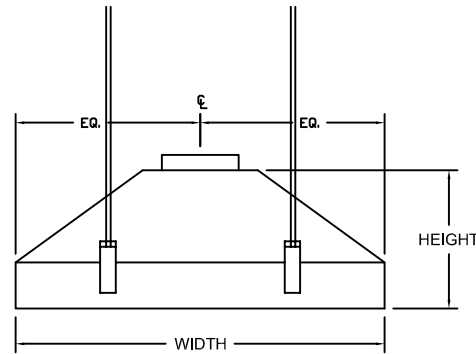

FRONT VIEW

SECTION VIEW

CH-SE FOR FLAT BACK AND SLOPED SIDES

- PAINTED STEEL
- TYPE 304 STAINLESS STEEL
- TYPE 316 STAINLESS STEEL

SIZE: _____ W X _____ D X _____ H

QTY: _____

COLOR: _____

48" L STAINLESS STEEL THREADED HANGER RODS ASSEMBLIES AVAILABLE. PLEASE SPECIFY IF REQUIRED
 YES NO