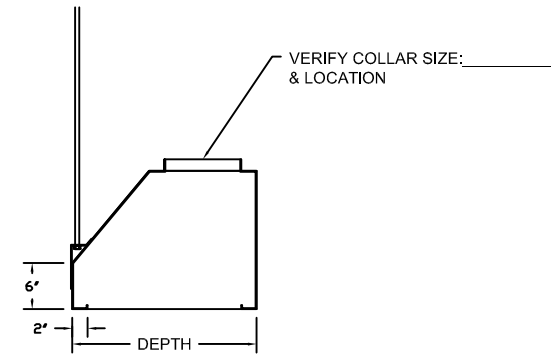

THE CANOPY HOODS

CH-FS FOR FLAT BACK AND FLAT SIDES

- PAINTED STEEL
- TYPE 304 STAINLESS STEEL
- TYPE 316 STAINLESS STEEL

SIZE: _____ W X _____ D X _____ H

QTY: _____

COLOR: _____

48" L STAINLESS STEEL THREADED HANGER RODS ASSEMBLIES AVAILABLE. PLEASE SPECIFY IF REQUIRED
 YES NO

FRONT VIEW

SECTION VIEW

CH-IL FOR CENTER STYLE

- PAINTED STEEL
- TYPE 304 STAINLESS STEEL
- TYPE 316 STAINLESS STEEL

SIZE: _____ W X _____ D X _____ H

QTY: _____

COLOR: _____

48" L STAINLESS STEEL THREADED HANGER RODS ASSEMBLIES AVAILABLE. PLEASE SPECIFY IF REQUIRED
 YES NO