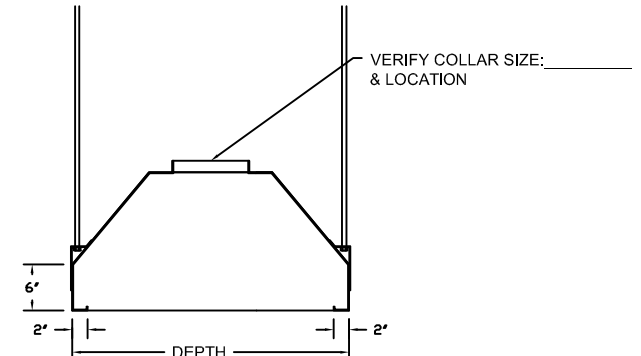

FRONT VIEW

SECTION VIEW

CH-IL FOR CENTER STYLE

- PAINTED STEEL
- TYPE 304 STAINLESS STEEL
- TYPE 316 STAINLESS STEEL

SIZE: _____ W X _____ D X _____ H

QTY: _____

COLOR: _____

48" L STAINLESS STEEL THREADED HANGER RODS ASSEMBLIES AVAILABLE. PLEASE SPECIFY IF REQUIRED
 YES NO

FRONT VIEW

SECTION VIEW

CH-SE FOR FLAT BACK AND SLOPED SIDES

- PAINTED STEEL
- TYPE 304 STAINLESS STEEL
- TYPE 316 STAINLESS STEEL

SIZE: _____ W X _____ D X _____ H

QTY: _____

COLOR: _____

48" L STAINLESS STEEL THREADED HANGER RODS ASSEMBLIES AVAILABLE. PLEASE SPECIFY IF REQUIRED
 YES NO