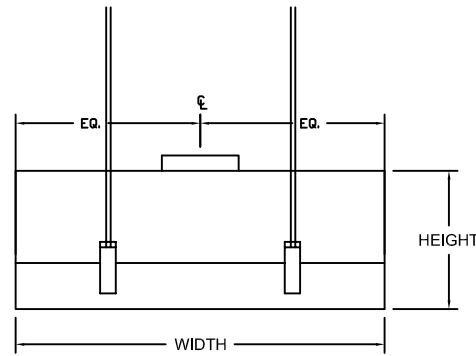

THE CANOPY HOODS

CH-FS FOR FLAT BACK AND FLAT SIDES

- PAINTED STEEL
- TYPE 304 STAINLESS STEEL
- TYPE 316 STAINLESS STEEL

SIZE: _____ W X _____ D X _____ H

QTY: _____

COLOR: _____

48" L STAINLESS STEEL THREADED HANGER RODS ASSEMBLIES AVAILABLE. PLEASE SPECIFY IF REQUIRED
 YES NO

FRONT VIEW

SECTION VIEW

CH-IL FOR CENTER STYLE

- PAINTED STEEL
- TYPE 304 STAINLESS STEEL
- TYPE 316 STAINLESS STEEL

SIZE: _____ W X _____ D X _____ H

QTY: _____

COLOR: _____

48" L STAINLESS STEEL THREADED HANGER RODS ASSEMBLIES AVAILABLE. PLEASE SPECIFY IF REQUIRED
 YES NO

FRONT VIEW

SECTION VIEW

CH-SE FOR FLAT BACK AND SLOPED SIDES

- PAINTED STEEL
- TYPE 304 STAINLESS STEEL
- TYPE 316 STAINLESS STEEL

SIZE: _____ W X _____ D X _____ H

QTY: _____

COLOR: _____

48" L STAINLESS STEEL THREADED HANGER RODS ASSEMBLIES AVAILABLE. PLEASE SPECIFY IF REQUIRED
 YES NO