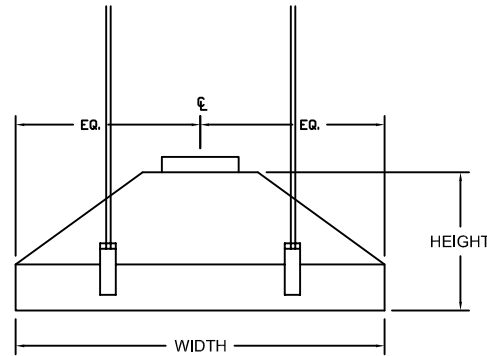

FRONT VIEW

SECTION VIEW

CH-IL FOR CENTER STYLE

- PAINTED STEEL
- TYPE 304 STAINLESS STEEL
- TYPE 316 STAINLESS STEEL

SIZE: _____ W X _____ D X _____ H

QTY: _____

COLOR: _____

48" L STAINLESS STEEL THREADED HANGER RODS ASSEMBLIES AVAILABLE. PLEASE SPECIFY IF REQUIRED
 YES NO

FRONT VIEW

SECTION VIEW

CH-SE FOR FLAT BACK AND SLOPED SIDES

- PAINTED STEEL
- TYPE 304 STAINLESS STEEL
- TYPE 316 STAINLESS STEEL

SIZE: _____ W X _____ D X _____ H

QTY: _____

COLOR: _____

48" L STAINLESS STEEL THREADED HANGER RODS ASSEMBLIES AVAILABLE. PLEASE SPECIFY IF REQUIRED
 YES NO