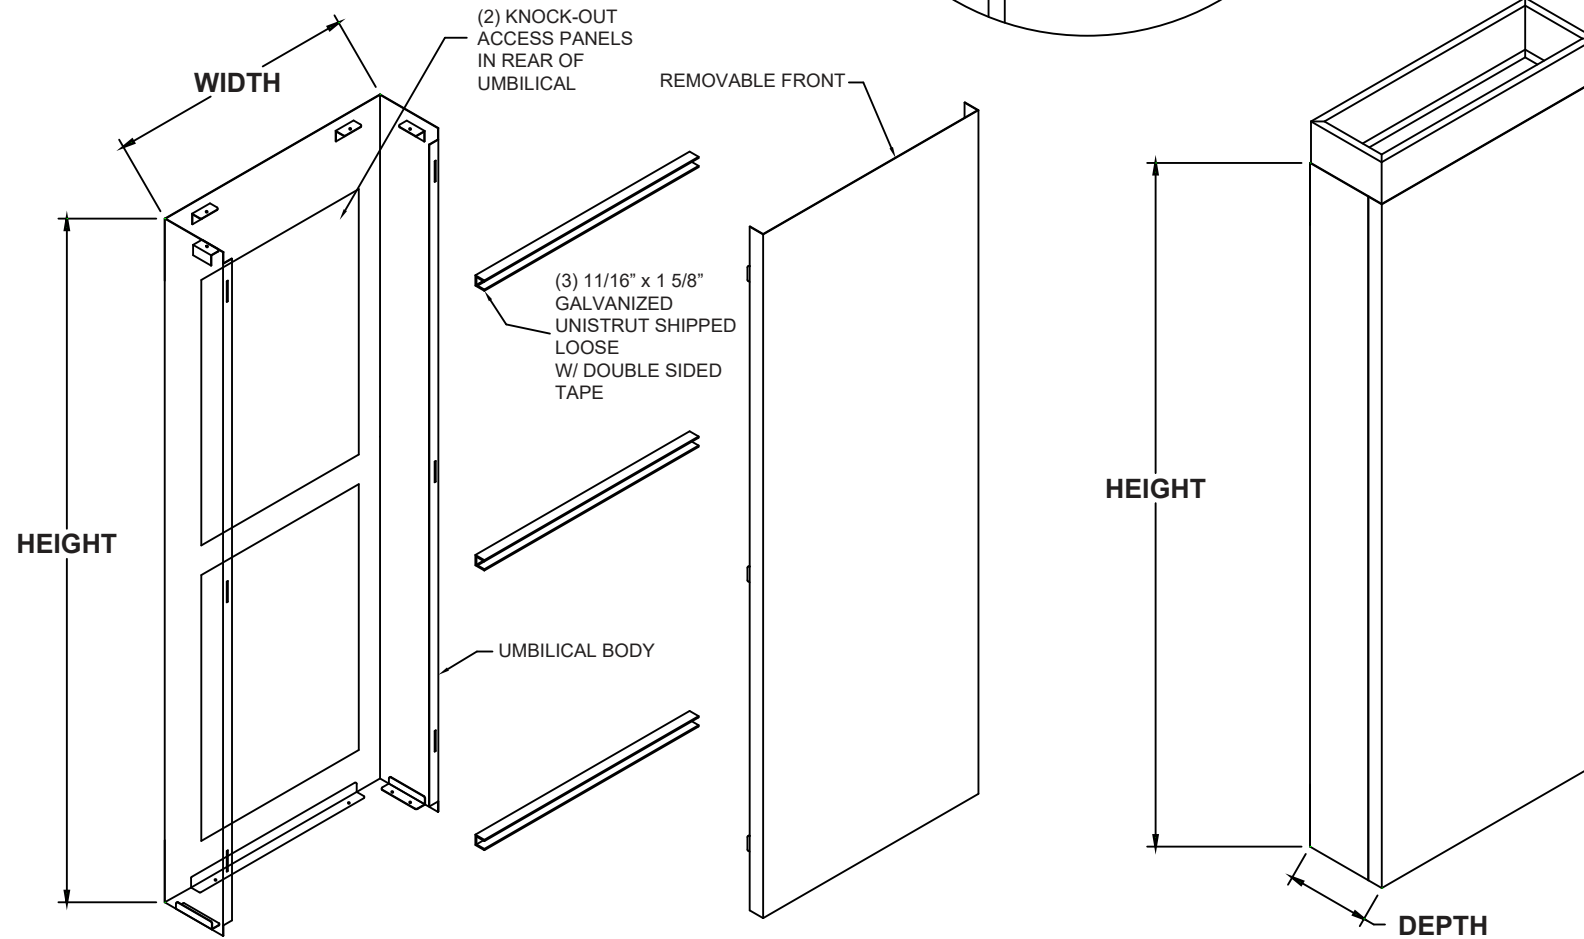

# UMBILICAL - WALL STYLE

APPLICATIONS: Wall Mount, Sits on Countertop or Over Back Splash

WIDTH \_\_\_\_\_ DEPTH \_\_\_\_\_ HEIGHT \_\_\_\_\_

## STANDARD FEATURES

- Removable Front Panel:
  - ✓ Single Removable Front Panel
- Ceiling Collar:
  - ✓ Welded One Piece Construction
- Interior Unistrut:
  - ✓ Three Pieces of 11/16" x 1-5/8" Galvanized Unistrut Shipped Loose with Double-Sided Tape & Installed in the Field.

## OPTIONAL ACCESSORIES

- Removable Front Panel:
  - Two Piece Removable Front Panels
  - Three Piece Removable Front Panels
  - Other \_\_\_\_\_
- Electrical:
  - Cutouts Only
  - Mounted Only
  - Pre-wired
  - If Pre-wired, Specify Fixtures: \_\_\_\_\_
- Plumbing:
  - Cutouts Only
  - Mounted Only
- Interior Unistrut:
  - Four Pieces of 11/16" x 1-5/8" Galvanized Unistrut Shipped Loose
  - Five Pieces of 11/16" x 1-5/8" Galvanized Unistrut Shipped Loose
  - Other \_\_\_\_\_
- Mounting Options:
  - Flush to Countertop or Floor
  - Backsplash (Hangs over 1")
  - Other \_\_\_\_\_