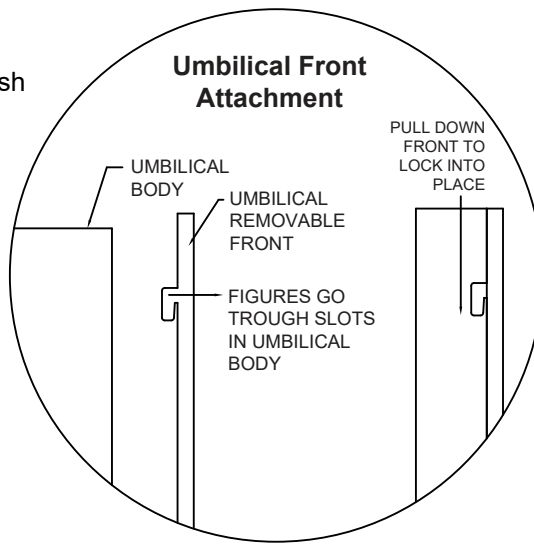

# UMBILICAL - WALL STYLE

APPLICATIONS: Wall Mount, Sits on Countertop or Over Back Splash

WIDTH \_\_\_\_\_ DEPTH \_\_\_\_\_ HEIGHT \_\_\_\_\_

## STANDARD FEATURES

- Removable Front Panel:
  - ✓ Single Removable Front Panel
- Ceiling Collar:
  - ✓ Welded One Piece Construction
- Interior Unistrut:
  - ✓ Three Pieces of 11/16" x 1-5/8" Galvanized Unistrut Shipped Loose with Double-Sided Tape & Installed in the Field.

## OPTIONAL ACCESSORIES

- Removable Front Panel:
  - Two Piece Removable Front Panels
  - Three Piece Removable Front Panels
  - Other \_\_\_\_\_
- Electrical:
  - Cutouts Only
  - Mounted Only
  - Pre-wired
  - If Pre-wired, Specify Fixtures: \_\_\_\_\_
- Plumbing:
  - Cutouts Only
  - Mounted Only
- Interior Unistrut:
  - Four Pieces of 11/16" x 1-5/8" Galvanized Unistrut Shipped Loose
  - Five Pieces of 11/16" x 1-5/8" Galvanized Unistrut Shipped Loose
  - Other \_\_\_\_\_
- Mounting Options:
  - Flush to Countertop or Floor
  - Backsplash (Hangs over 1")
  - Other \_\_\_\_\_