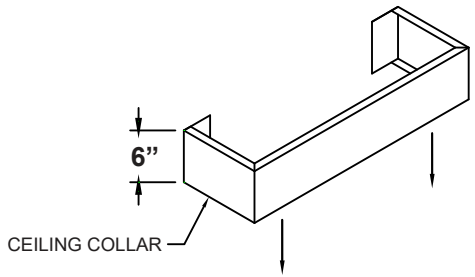

# UMBILICAL - WALL STYLE

APPLICATIONS: Wall Mount, Sits on Countertop or Over Back Splash

WIDTH \_\_\_\_\_ DEPTH \_\_\_\_\_ HEIGHT \_\_\_\_\_

## STANDARD FEATURES

- Removable Front Panel:
  - ✓ Single Removable Front Panel
- Ceiling Collar:
  - ✓ Welded One Piece Construction
- Interior Unistrut:
  - ✓ Three Pieces of 11/16" x 1-5/8" Galvanized Unistrut Shipped Loose with Double-Sided Tape & Installed in the Field.