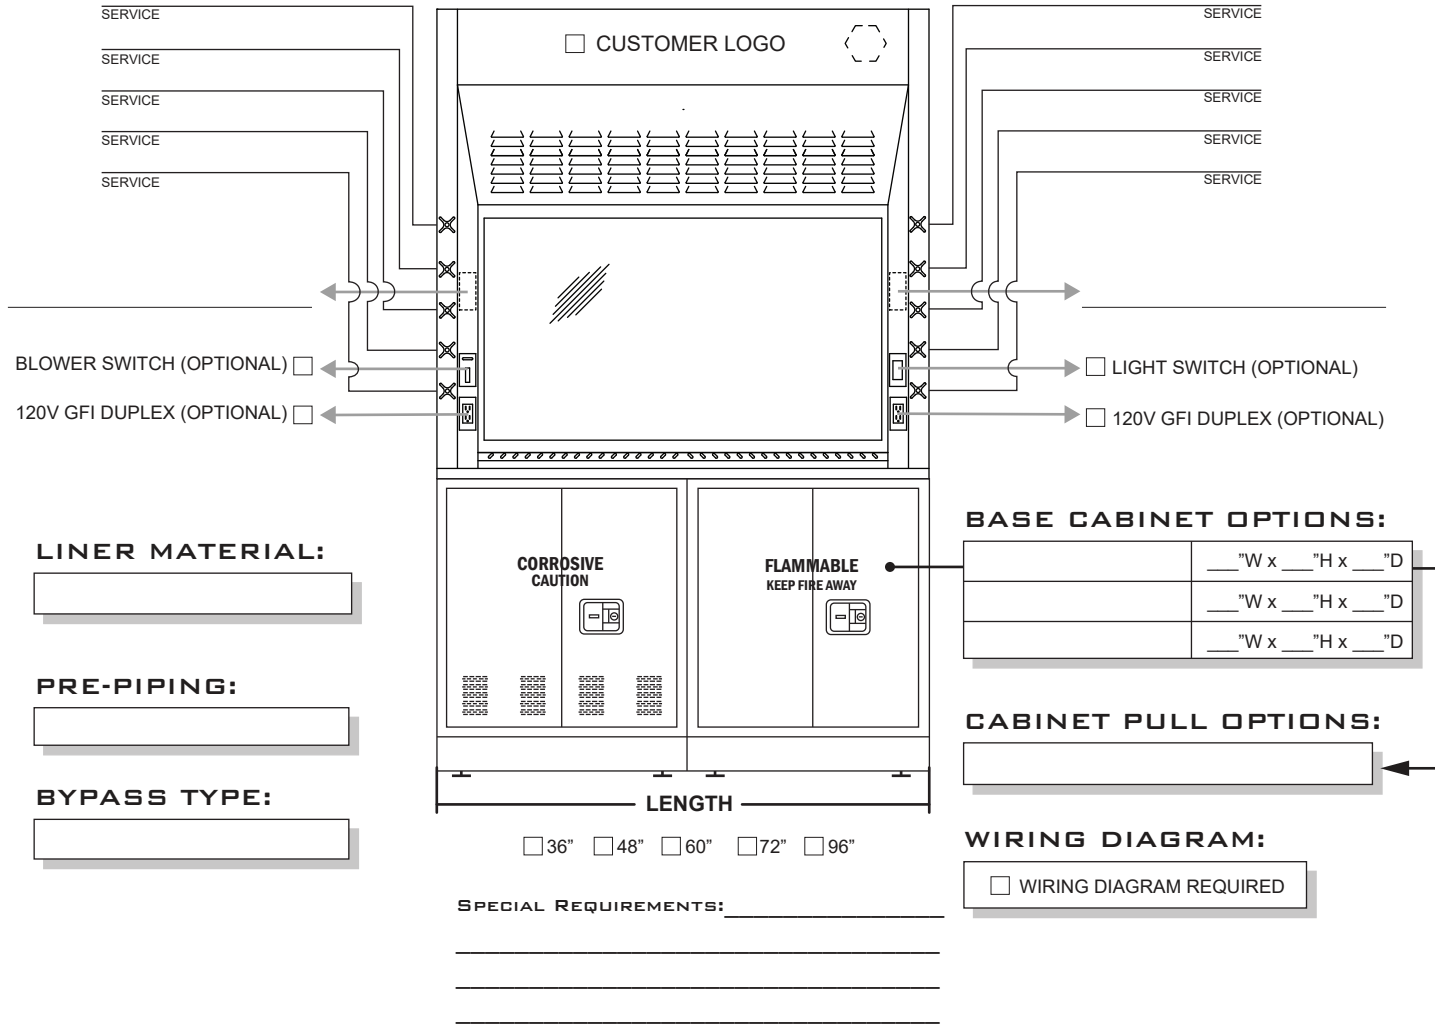

THE ELIMINATOR 600 SERIES: RADIO ISOTOPE HOOD

APPLICATIONS: K-12; UNIVERSITY; PRIVATE INDUSTRY

**SPECIFY FITTINGS/
FIXTURES REQUIRED:**

**SPECIFY FITTINGS/
FIXTURES REQUIRED:**

STANDARD FEATURES

- **Interior Baffle Arrangement:**
  Fixed Baffles (standard)
- **Exhaust Collar:**
  Type 304 s/s - 10" Dia. Round (standard)
  Other _____
- **Interior Lighting Fixture:**
  Standard LED Fixtures (standard)
- **Sash Frame & Glass:**
  304 Stainless Steel Frame w/ Laminated Safety Glass (standard)
- **Sash Type:**
  Vertical (standard)
- **Additional Features:**
  304 Stainless Steel Airfoil
  Type 304 Stn. Stl. one-piece integral work surface & liner

OPTIONAL ACCESSORIES

1. **Lattice Assembly:**
   _____
2. **Interior Lighting Fixture:**
   ☐ Explosion Proof Light
3. **Sash Frame & Glass:**
   ☐ 316 Stainless Steel Frame w/ Laminated Safety Glass
4. **Airfoil:**
   _____
5. **Trough:**
   _____
6. **Ceiling Enclosure:**
   ☐ Yes (Height: _____) ☐ No
   • **Hinged Access Panel on Ceiling Enclosures?:**
   ☐ Yes ☐ No
7. **Finished Back:**
   ☐ Yes ☐ No
8. **Sash Type:**
   _____
9. **Additional Options:**
   ☐ Blower ☐ Sash Alarm
   ☐ Automatic Sash Return ☐ Sash Locks
   ☐ Sash Cap ☐ Sash Stops
10. **Service Fixture Type:**
    _____
11. **Pre-Wire + Electrical:**
    ☐ Yes ☐ No

AIR MASTER SYSTEMS CORP
6480 NORTON CENTER DR.
MUSKEGON, MI 49441
TEL: (231) 798-1111 FAX: (231) 798-4000

CUSTOMER: _____
QTY: _____
COLOR: _____