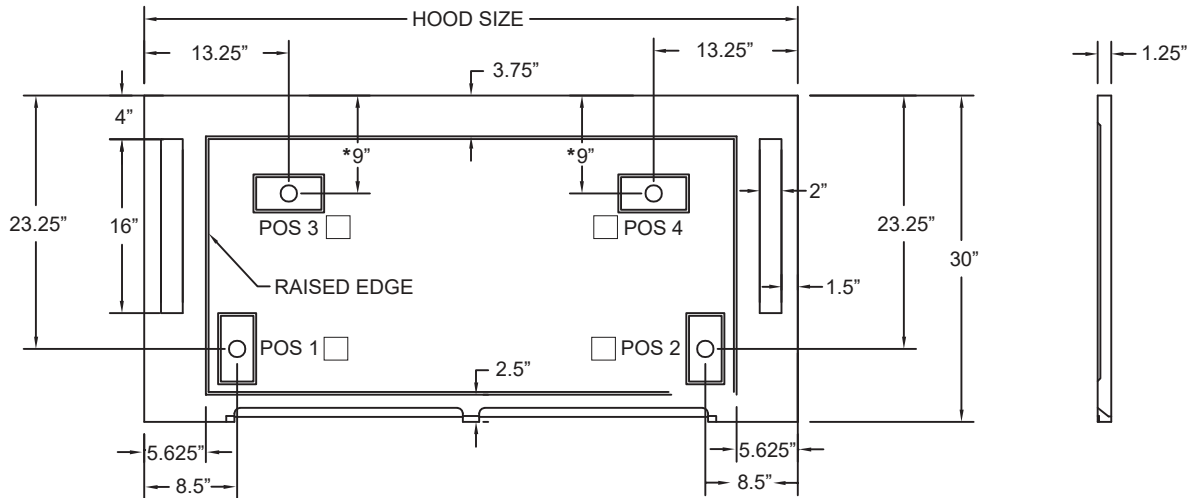

EPOXY WORK SURFACE (SPECIFY LOCATION OF CUPSINK)

*When utilizing 22" deep cabinets, cup sink measurement changes to 5.25" in lieu of 9"

Note: This location will have the cup sink sit slightly under the baffle.

Include Acid Cabinet Vent Hole

CUPSINK OPTIONS:

WORK SURFACE MATERIAL:

PART #	SUPERSTRUCTURE			WORKTOP			HOOD OPENING		CFM @29"	CFM @18"	SP	BLOWER MODEL #	SHIPPING WEIGHT
	W	H	D	W	H	D	W	H					
EH-613-36	36"	56"	33.25"	36"	1.25"	30"	26"	29"	567	354	.25	BL-600-36	190
EH-613-48	48"	56"	33.25"	48"	1.25"	30"	38"	29"	833	521	.25	BL-600-48	560
EH-613-60	60"	56"	33.25"	60"	1.25"	30"	50"	29"	1100	688	.34	BL-600-60	675
EH-613-72	72"	56"	33.25"	72"	1.25"	30"	62"	29"	1367	854	.34	BL-600-72	790
EH-613-96	96"	56"	33.25"	96"	1.25"	30"	86"	29"	1900	1188	.40	BL-600-96	1025