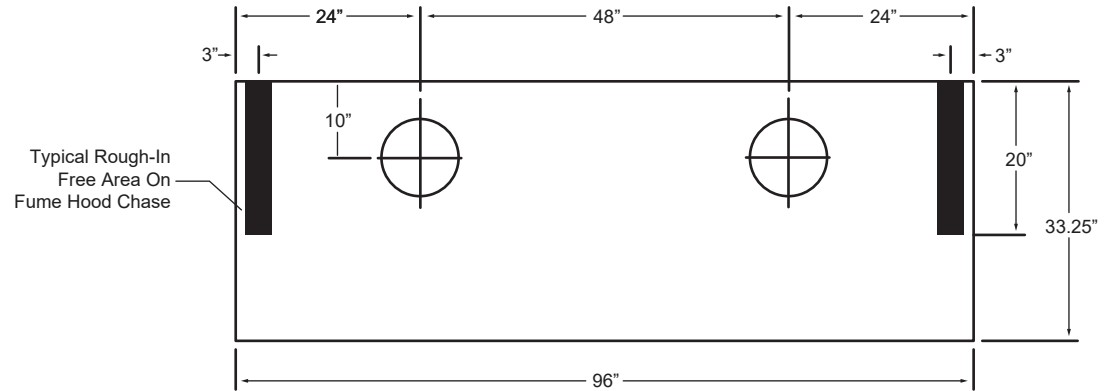

**SERVICE ROUGH-IN DETAIL
(FOR 96" HOODS)**

EPOXY WORK SURFACE (SPECIFY LOCATION OF CUPSINK)

*When utilizing 22" deep cabinets, cup sink measurement changes to 5.25" in lieu of 9"

Note: This location will have the cup sink sit slightly under the baffle.

☐ Include Acid Cabinet Vent Hole