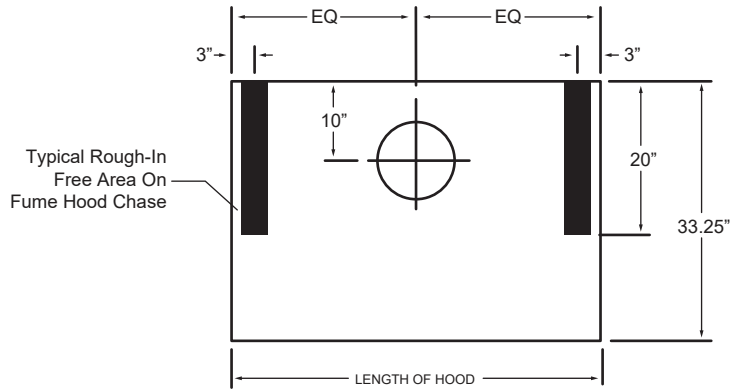

THE ELIMINATOR 600 SERIES: RADIO ISOTOPE HOOD

APPLICATIONS: K-12; UNIVERSITY; PRIVATE INDUSTRY

**SERVICE ROUGH-IN DETAIL
(FOR 36", 48", 60", & 72" HOODS)**